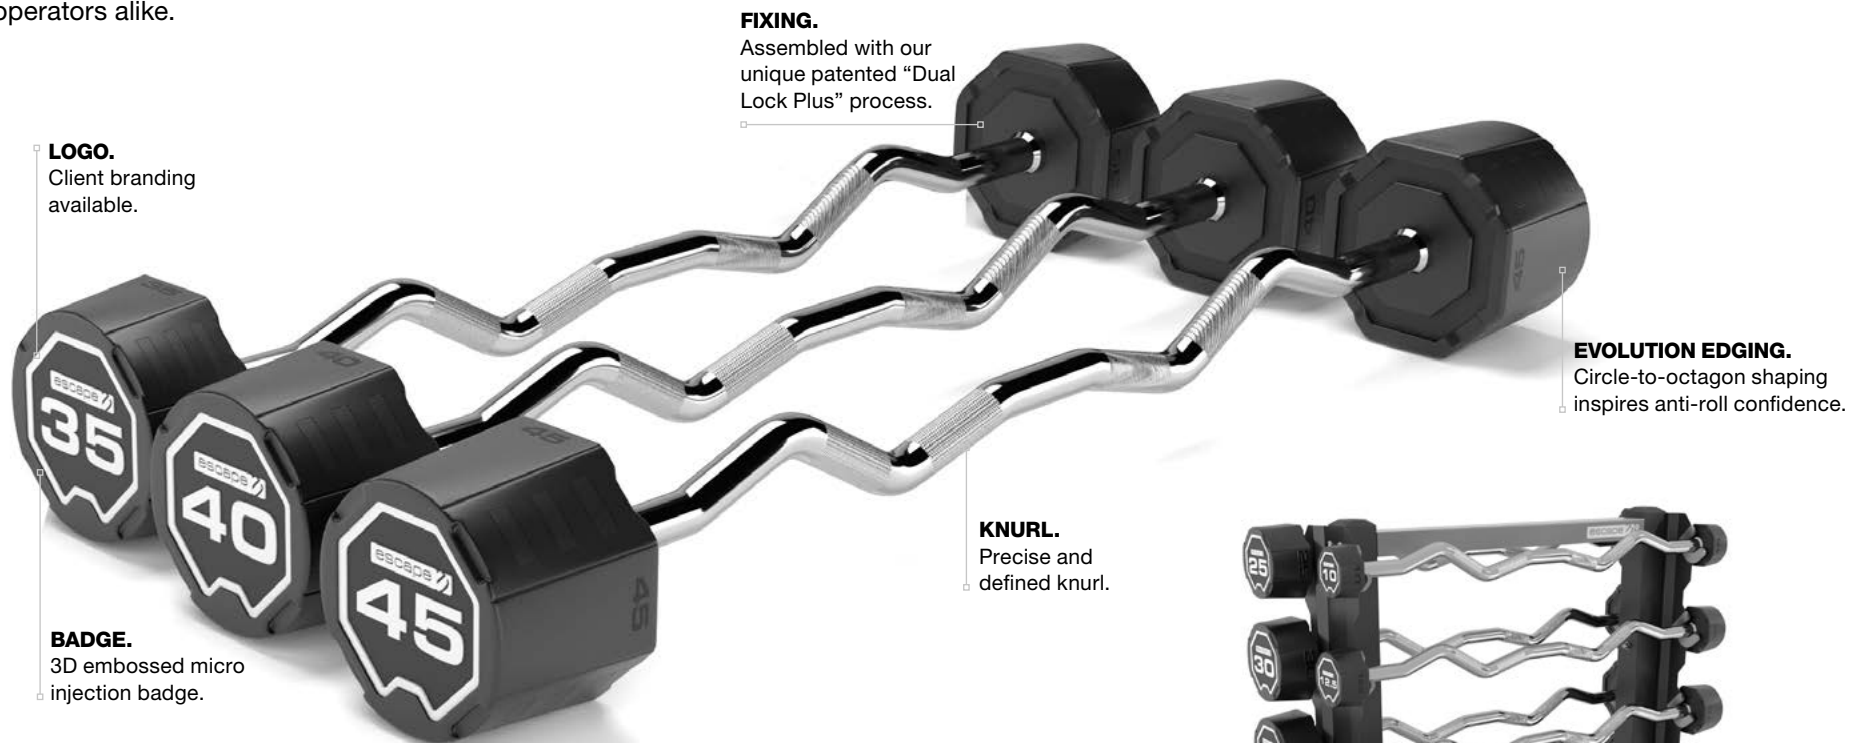

# URETHANE DUMBBELLS.

With a permanently-bonded, steel head and dual lock construction, this innovative dumbbell range even features weight indications with the opportunity to customise for your brand. The unique head shape is a mathematical transition from round at the front face to an Octagon at the rear, giving the parallel faces for anti-roll benefits.

\*Registered design.

**TOP-DOWN NUMBERING\*.**

Weight indicators visible from your take off and grip positions.

**URETHANE BARBELL SETS.**

<b>PUBB1020</b>	10-20kg	Urethane Barbell Set
<b>PUBB2545</b>	25-45kg	Urethane Barbell Set
<b>PUBB2545</b>	10-45kg	Urethane Barbell Set

# FIXED CURL BARBELLS.

The perfect bar for concentrating on bicep curls and tricep extensions has now got even better, with patented designs and innovation that inspires confidence and longevity for both members and operators alike.