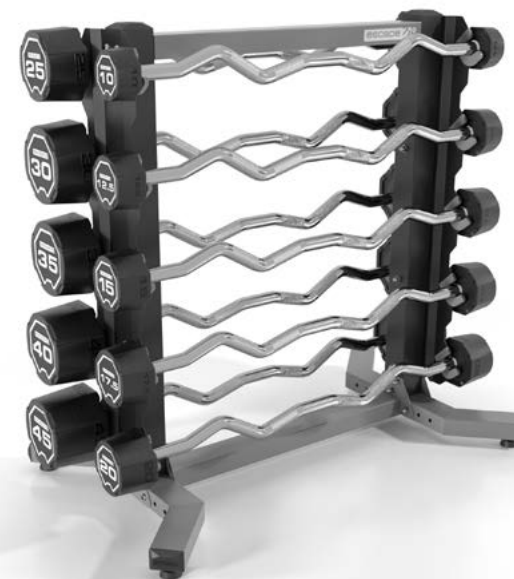

FIXED CURL BARBELLS.

The perfect bar for concentrating on bicep curls and tricep extensions has now got even better, with patented designs and innovation that inspires confidence and longevity for both members and operators alike.

LOGO.
Client branding available.

BADGE.
3D embossed micro injection badge.

FIXING.
Assembled with our unique patented "Dual Lock Plus" process.

KNURL.
Precise and defined knurl.

EVOLUTION EDGING.
Circle-to-octagon shaping inspires anti-roll confidence.

URETHANE FIXED CURL BARBELL.

PUCBB100	10kg	Urethane Fixed Curl Barbell
PUCBB125	12.5kg	Urethane Fixed Curl Barbell
PUCBB150	15kg	Urethane Fixed Curl Barbell
PUCBB175	17.5kg	Urethane Fixed Curl Barbell
PUCBB200	20kg	Urethane Fixed Curl Barbell
PUCBB250	25kg	Urethane Fixed Curl Barbell
PUCBB300	30kg	Urethane Fixed Curl Barbell
PUCBB350	35kg	Urethane Fixed Curl Barbell
PUCBB400	40kg	Urethane Fixed Curl Barbell
PUCBB450	45kg	Urethane Fixed Curl Barbell

TOP-DOWN NUMBERING*.
Weight indicators visible from your take off and grip positions.

URETHANE FIXED CURL BARBELL SETS.

PUCBB1020	10-20kg	Urethane Fixed Curl Barbell Set
PUCBB2545	25-45kg	Urethane Fixed Curl Barbell Set
PUCBB1045	10-45kg	Urethane Fixed Curl Barbell Set