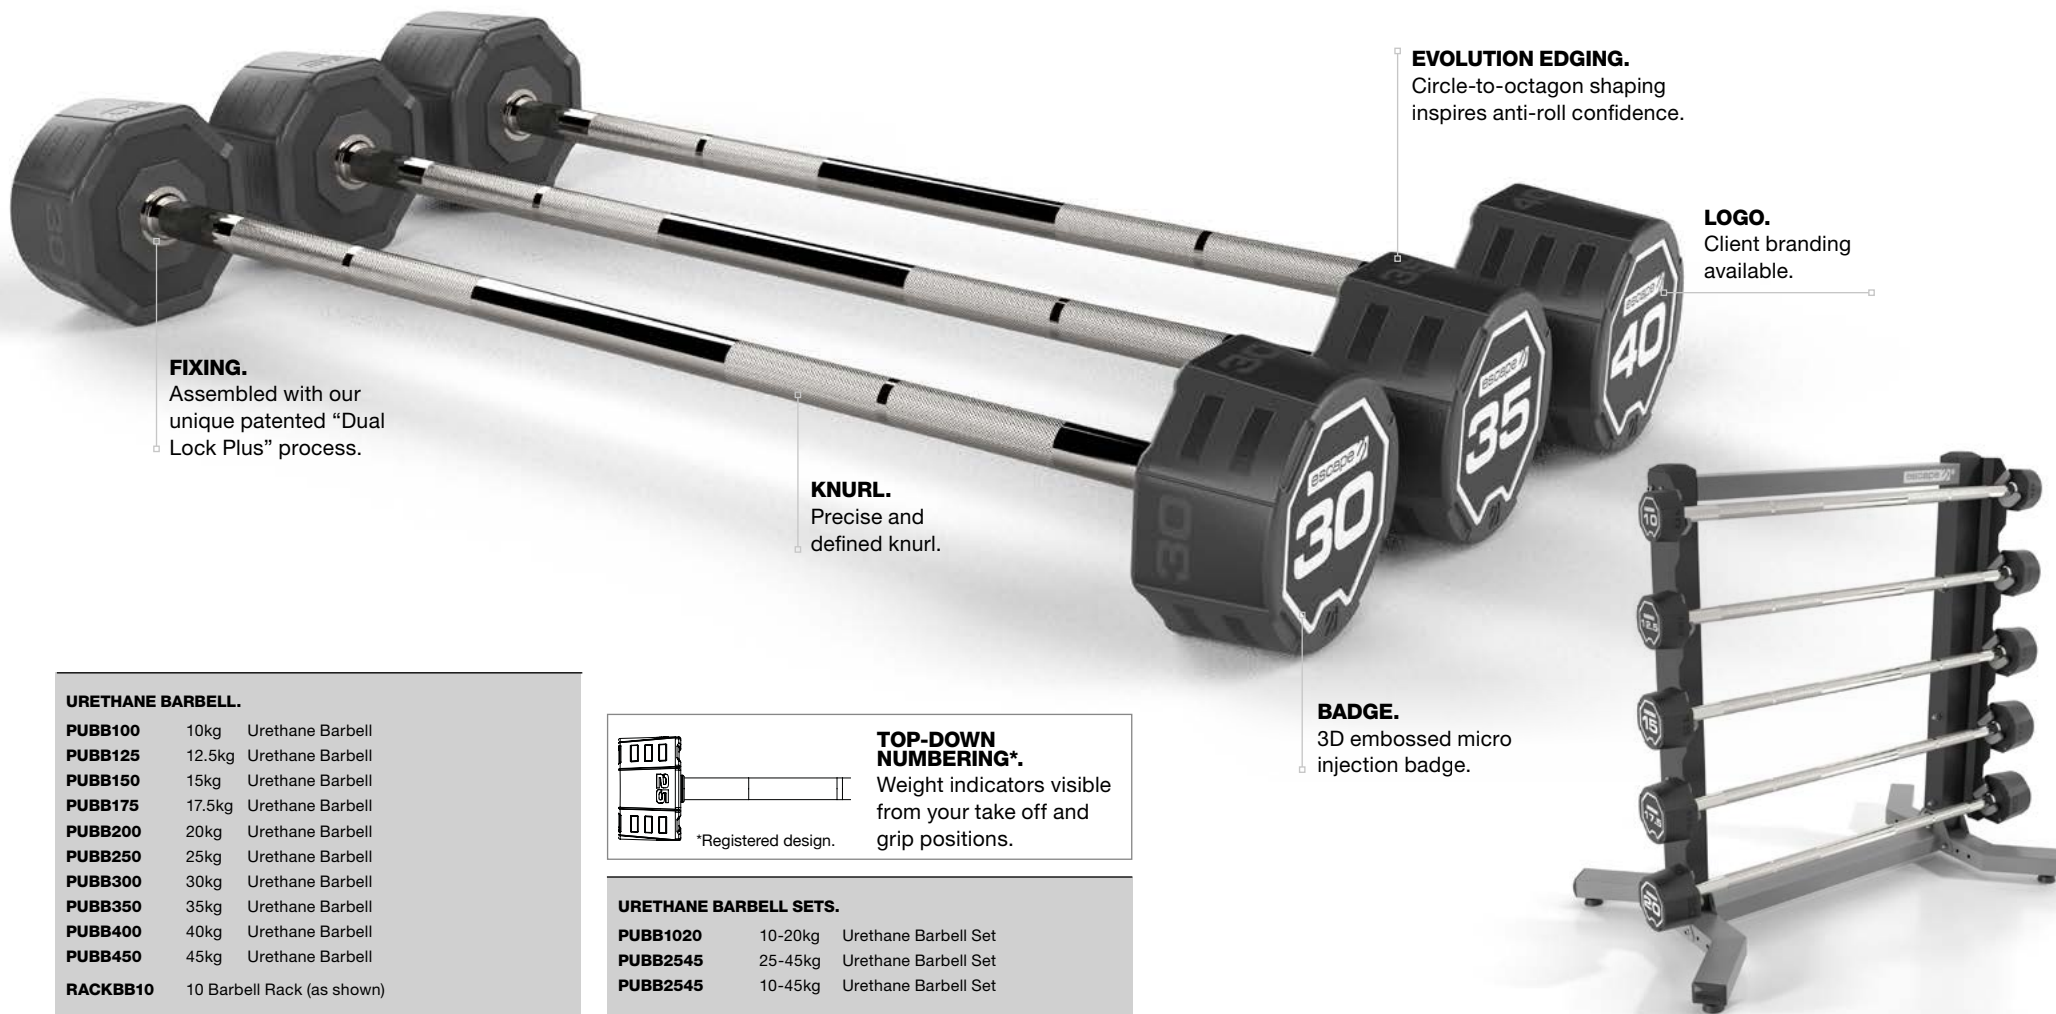

URETHANE BARBELLS.

These new Escape barbells feature the same free weight range innovations for practicality and performance whether being used by an inexperienced or long-term lifter. Like the dumbbells, these bars are all hard chromed to our highest specification, batch sampled throughout manufacture and salt spray tested.

FIXING.

Assembled with our unique patented “Dual Lock Plus” process.

KNURL.

Precise and defined knurl.

EVOLUTION EDGING.

Circle-to-octagon shaping inspires anti-roll confidence.

LOGO.

Client branding available.

BADGE.

3D embossed micro injection badge.

URETHANE BARBELL.

PUBB100	10kg	Urethane Barbell
PUBB125	12.5kg	Urethane Barbell
PUBB150	15kg	Urethane Barbell
PUBB175	17.5kg	Urethane Barbell
PUBB200	20kg	Urethane Barbell
PUBB250	25kg	Urethane Barbell
PUBB300	30kg	Urethane Barbell
PUBB350	35kg	Urethane Barbell
PUBB400	40kg	Urethane Barbell
PUBB450	45kg	Urethane Barbell
RACKBB10	10 Barbell Rack (as shown)	

*Registered design.

TOP-DOWN NUMBERING*.

Weight indicators visible from your take off and grip positions.

URETHANE BARBELL SETS.

PUBB1020	10-20kg	Urethane Barbell Set
PUBB2545	25-45kg	Urethane Barbell Set
PUBB2545	10-45kg	Urethane Barbell Set