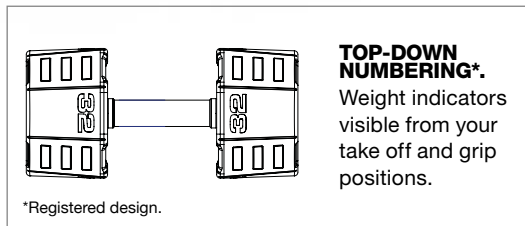

URETHANE DUMBBELL SETS.

PUDB110	1-10kg	Urethane Dumbbell Set
PUDB220	2-20kg	Urethane Dumbbell Set
PUDB2230	22-30kg	Urethane Dumbbell Set
PUDB3240	32-40kg	Urethane Dumbbell Set
PUDB4250	42-50kg	Urethane Dumbbell Set